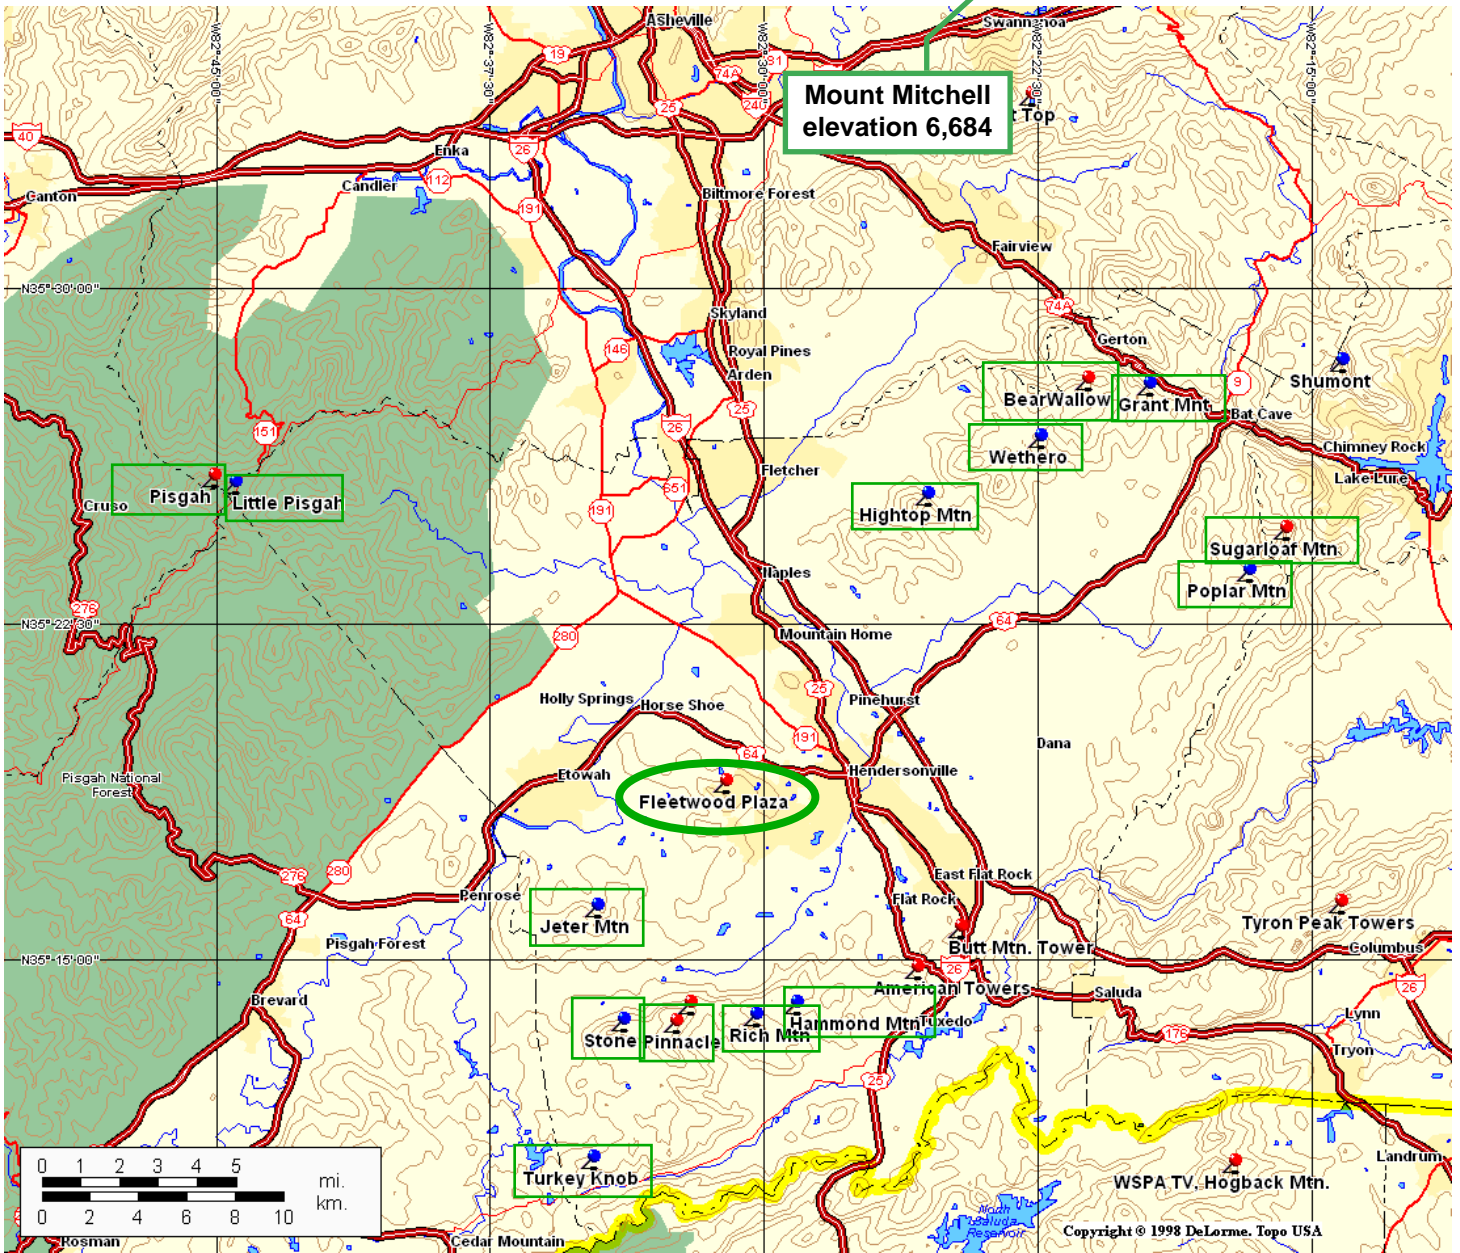

Fleetwood Plaza Mountain Peaks

Except for the Push Pin  at Fleetwood Plaza the Red Push Pins have “radio” towers visible from Fleetwood.

| Peak | Elevation | Peak | Elevation |
|-------------|-----------|-------------|-----------|
| Pisgah | 5721 ft | Poplar Mtn | 3244 ft |
| Jeter | 2680 ft | Sugarloaf | 3965 ft |
| Stone | 3400 ft | Grant | 2980 ft |
| Turkey Knob | 2800 ft | Wethero | 3315 ft |
| Pinnacle | 3658 ft | Hightop Mtn | 3580 ft |
| Rich Mtn | 3277 ft | BearWallow | 4232 ft |
| Hammond Mtn | 3340 ft | Flat Top | 4280 ft |