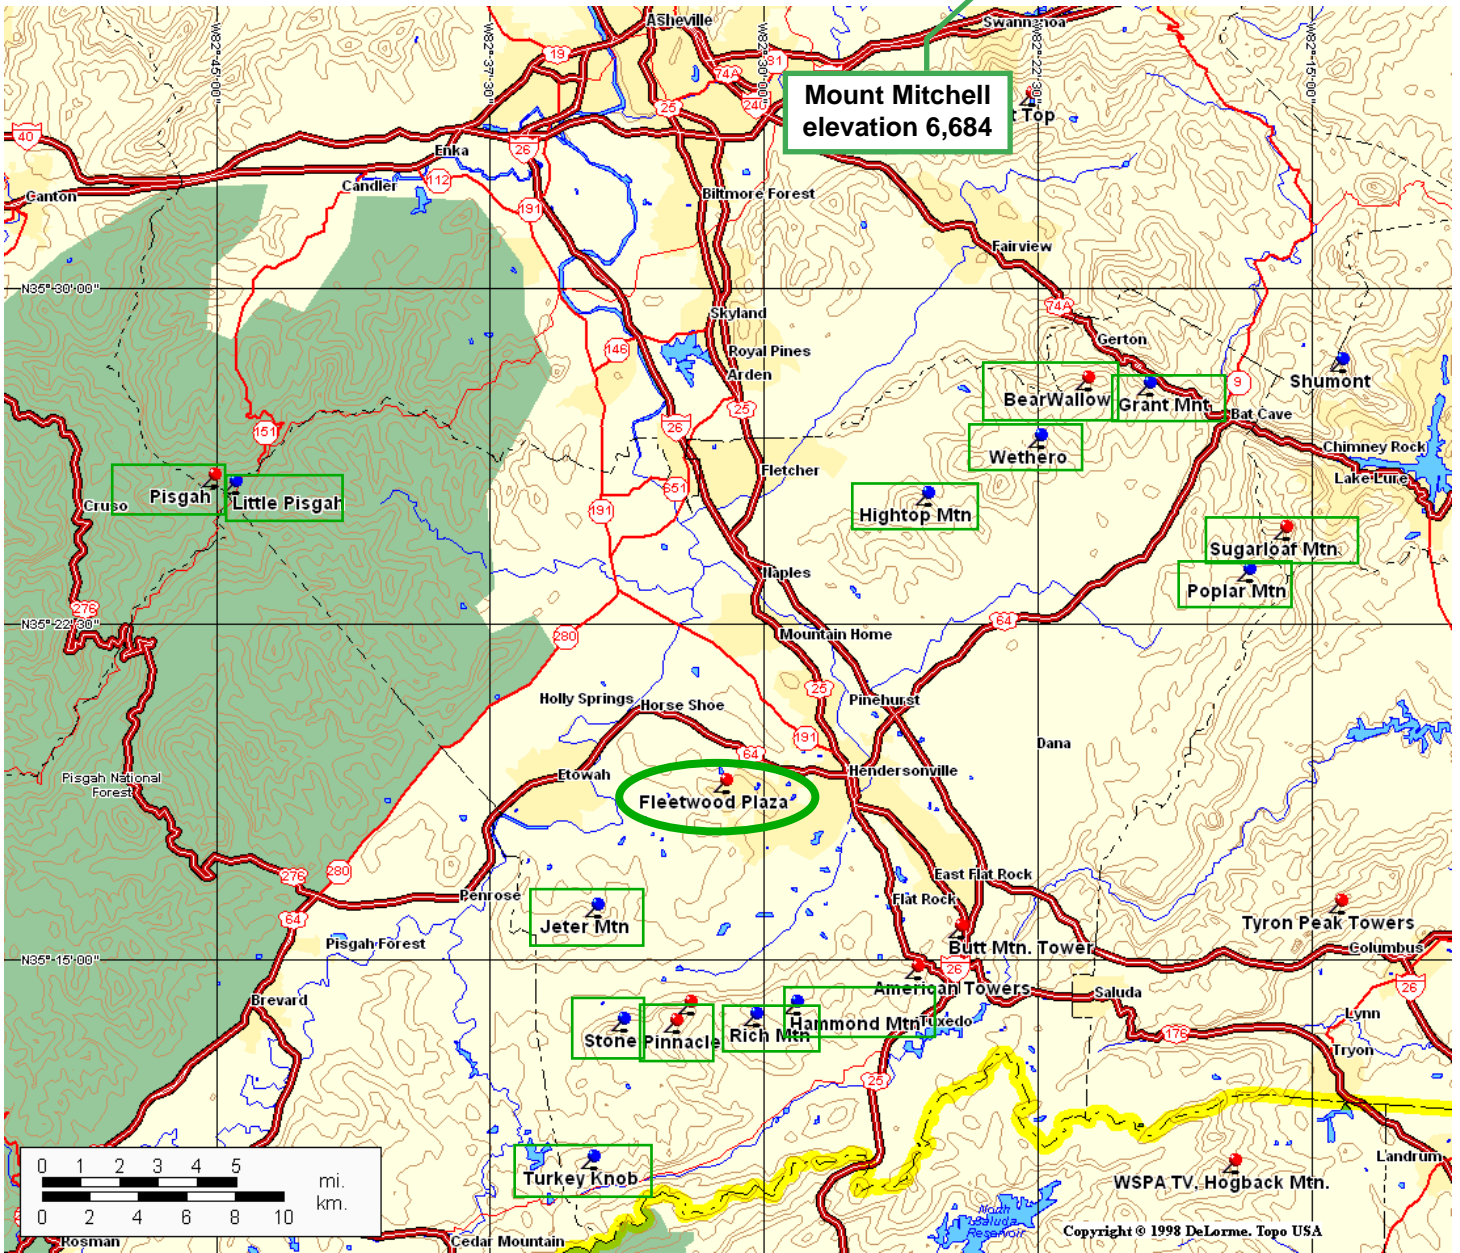

Fleetwood Plaza Mountain Peaks

Except for the Push Pin  at Fleetwood Plaza the Red Push Pins have “radio” towers visible from Fleetwood.

Peak	Elevation	Peak	Elevation
Pisgah	5721 ft	Poplar Mtn	3244 ft
Jeter	2680 ft	Sugarloaf	3965 ft
Stone	3400 ft	Grant	2980 ft
Turkey Knob	2800 ft	Wethero	3315 ft
Pinnacle	3658 ft	Hightop Mtn	3580 ft
Rich Mtn	3277 ft	BearWallow	4232 ft
Hammond Mtn	3340 ft	Flat Top	4280 ft